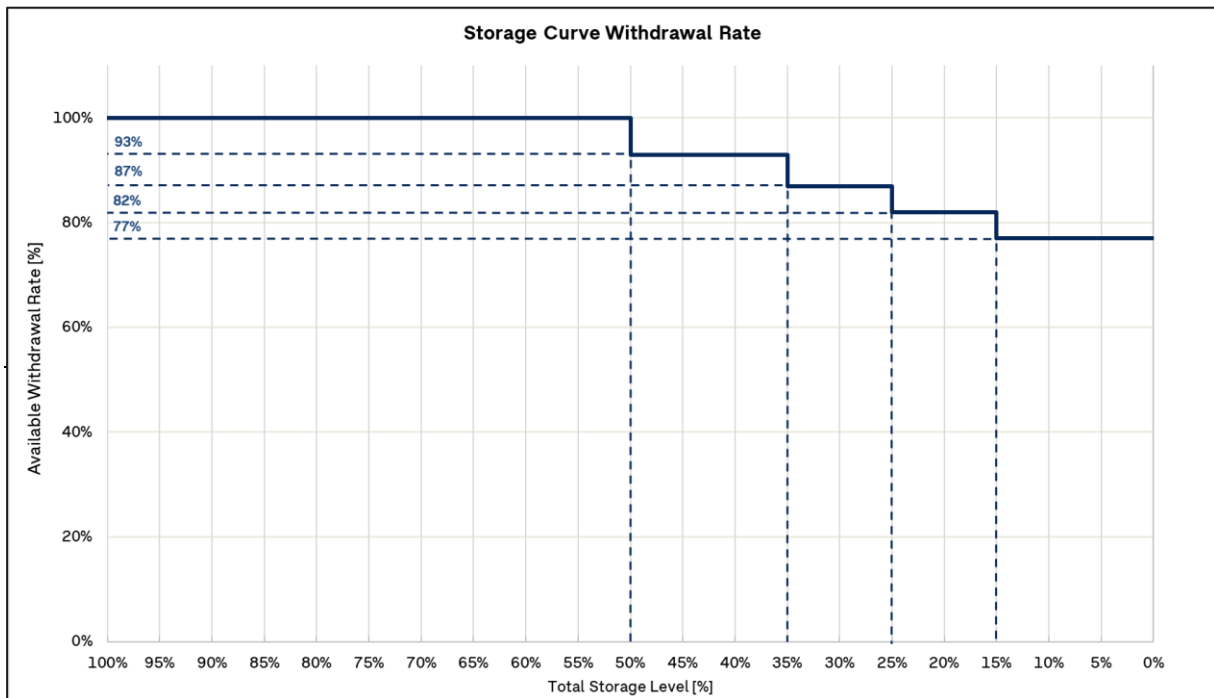

## Storage Curves 2026/27

### Storage Curve Injection Rate:

Please note that a possible reduction of the total Injection Rate depends on the total storage level of the OMV-Storage pool and not on your individual storage level. The actual total storage level can be checked at <https://ocb-st.omv.com>.

### Storage Curve Withdrawal Rate:

A possible reduction of the total Withdrawal Rate depends on the total storage level of the OMV-Storage pool and not on your individual storage level. The actual total storage level can be checked at <https://ocb-st.omv.com>